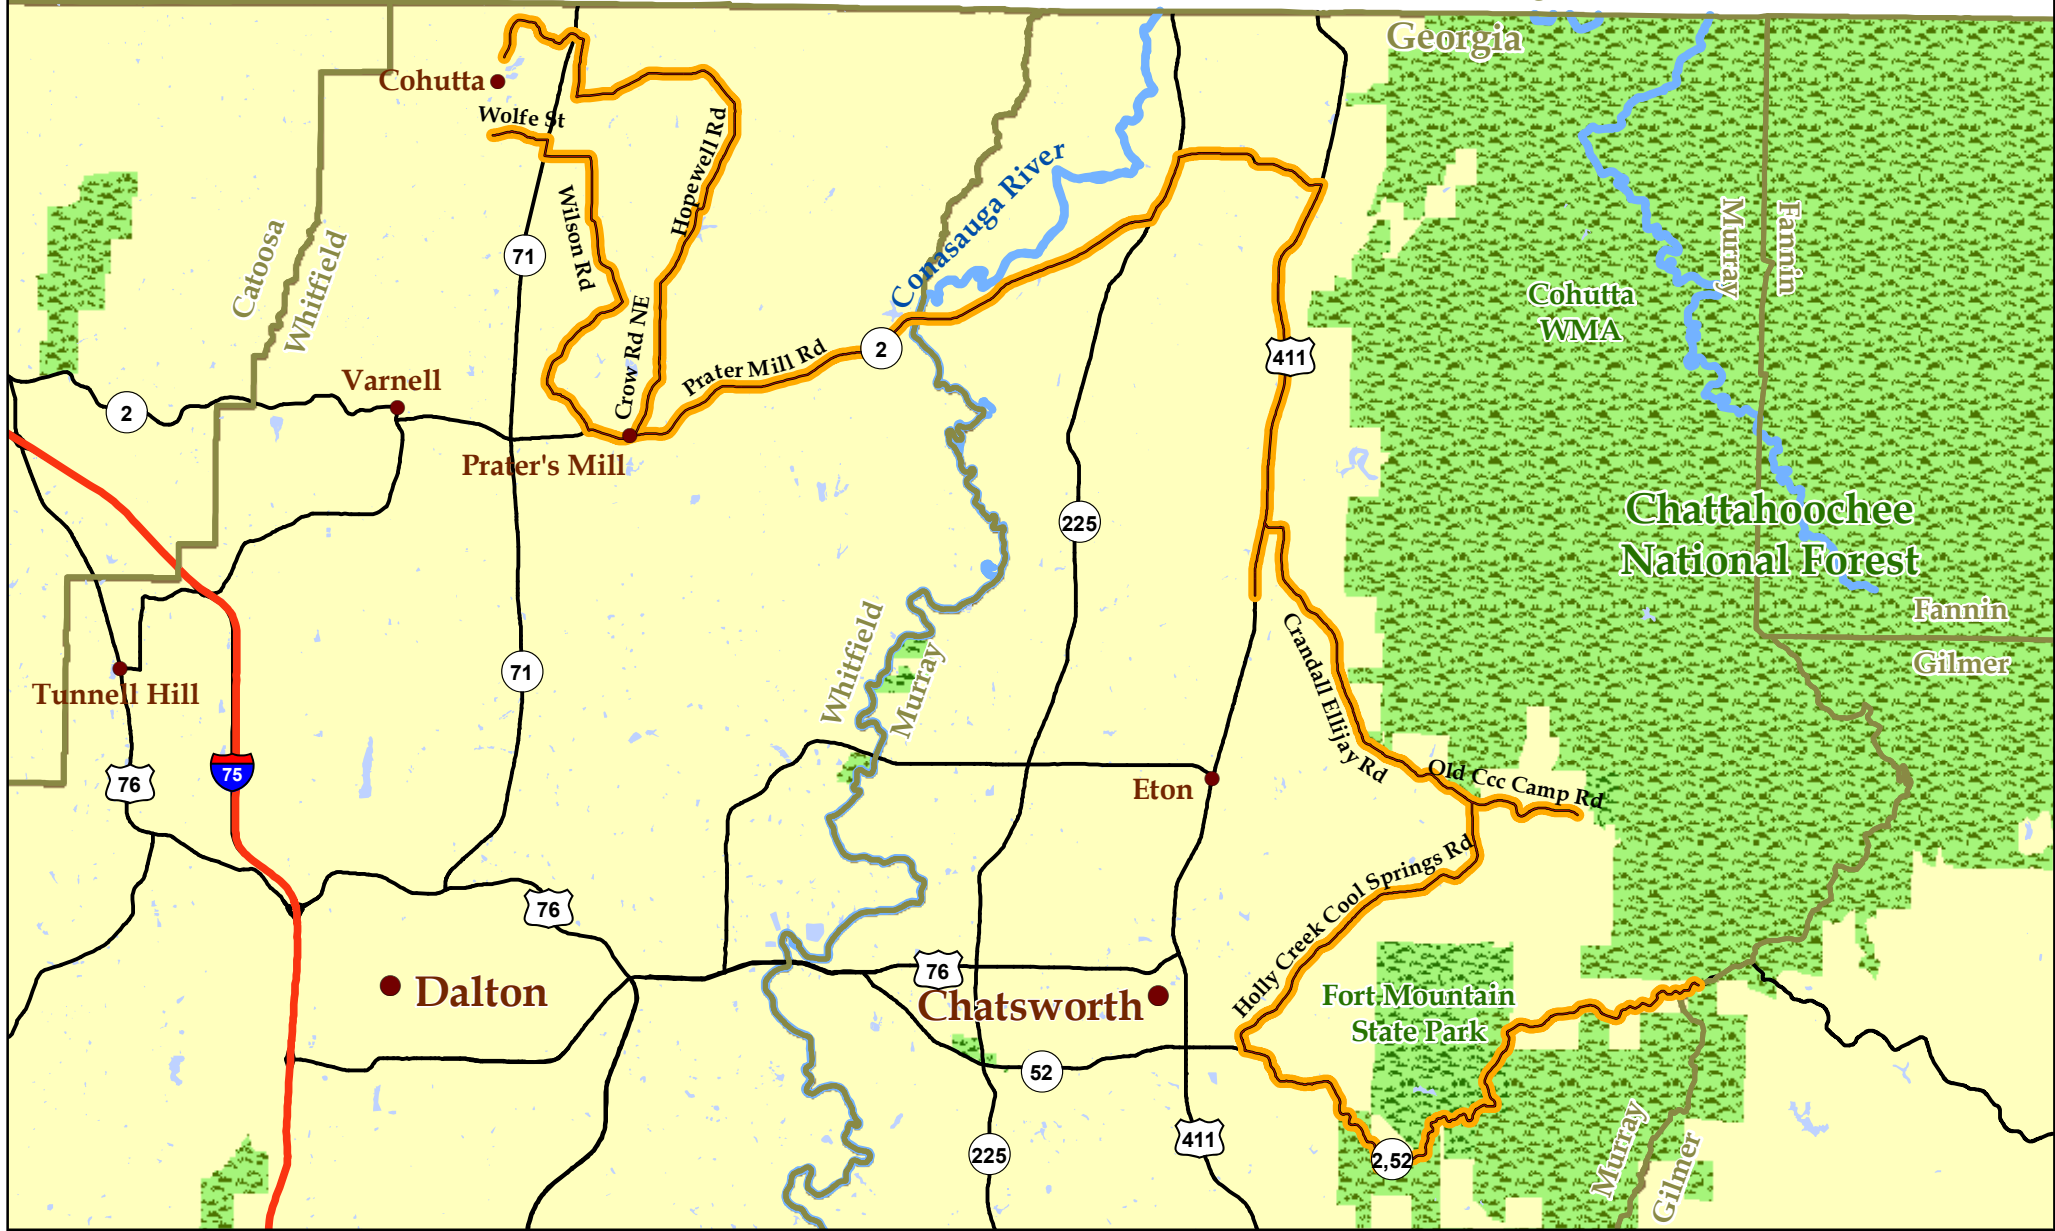

Cohutta-Chattahoochee Scenic Byway (54 Miles)

Georgia Department of Transportation
Office of Planning