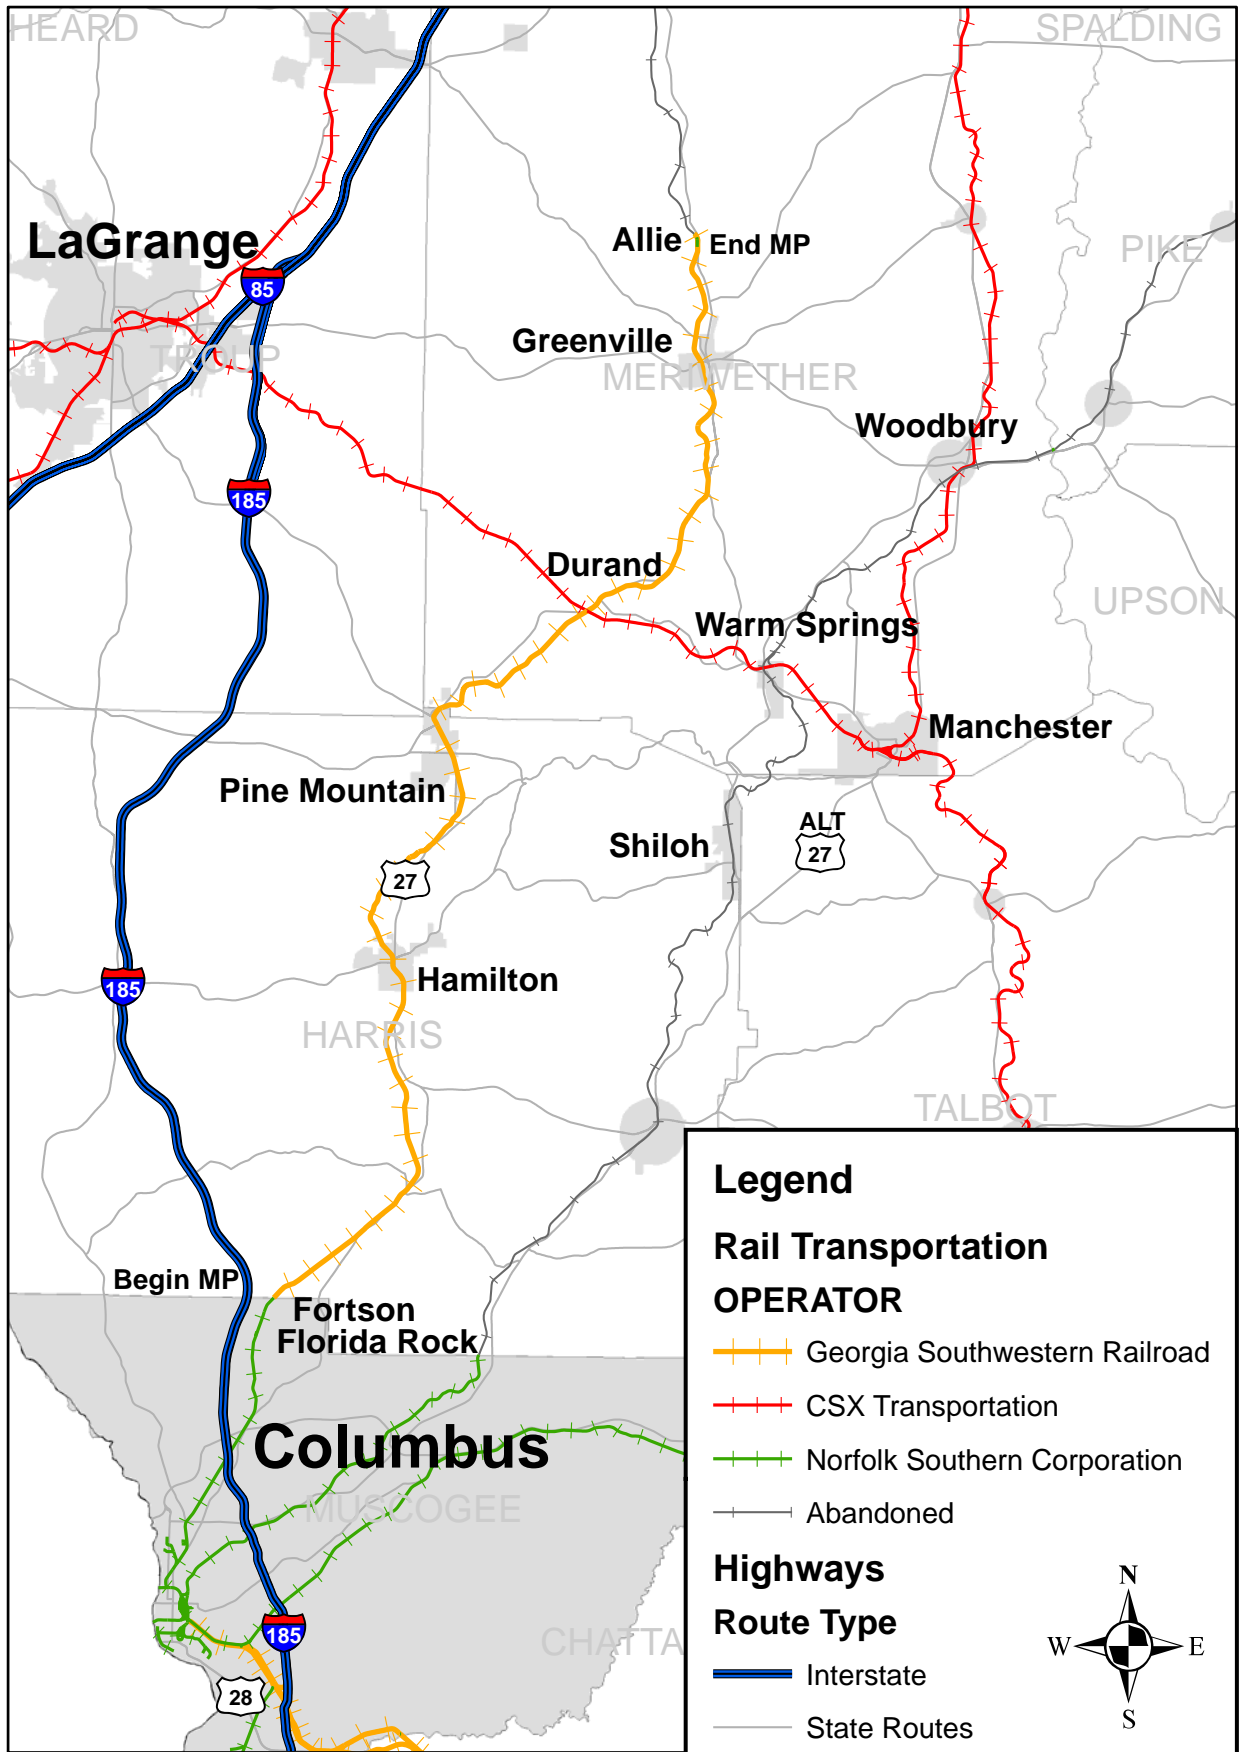

Georgia Southwestern Railroad "Greenville Line"

Legend

Rail Transportation

OPERATOR

-  Georgia Southwestern Railroad
-  CSX Transportation
-  Norfolk Southern Corporation
-  Abandoned

Highways

Route Type

-  Interstate
-  State Routes
-  Cities