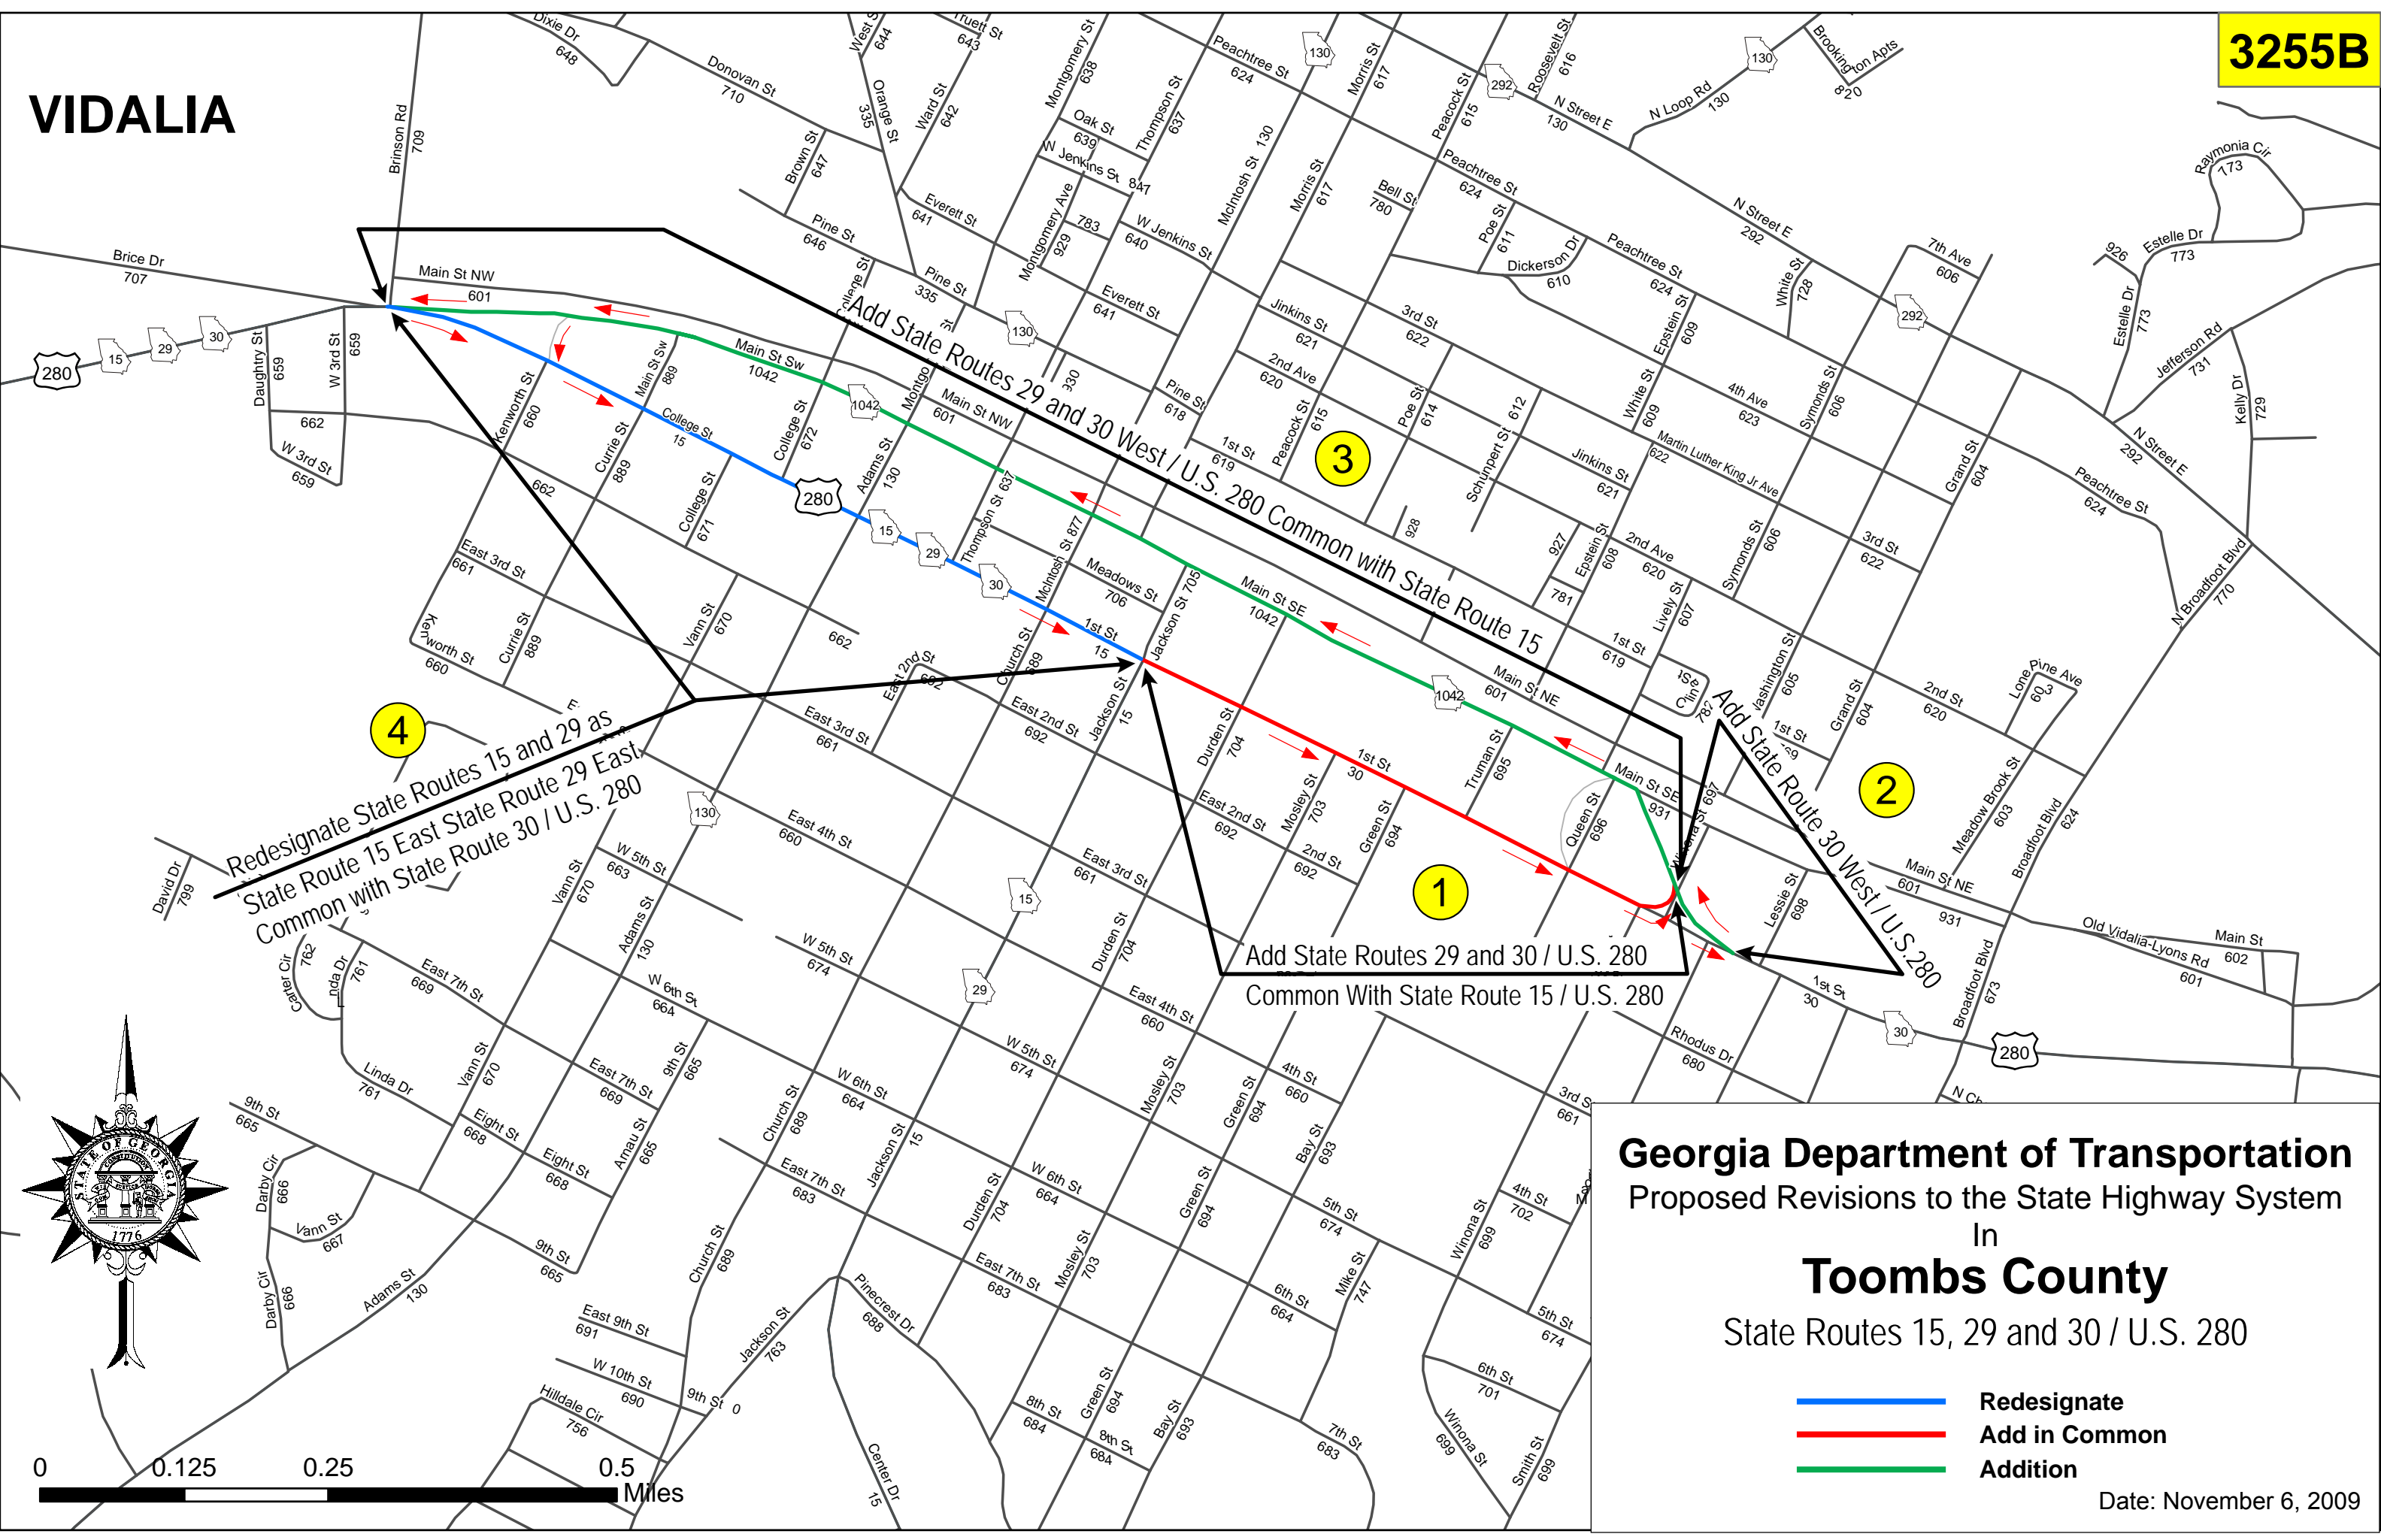

VIDALIA

Redesignate State Routes 15 and 29 as
State Route 15 East State Route 29 East
Common with State Route 30 / U.S. 280

Add State Routes 29 and 30 West / U.S. 280 Common with State Route 15

Add State Routes 29 and 30 / U.S. 280
Common With State Route 15 / U.S. 280

Add State Route 30 West / U.S. 280

Georgia Department of Transportation
Proposed Revisions to the State Highway System
In
Toombs County
State Routes 15, 29 and 30 / U.S. 280

- Redesignate
- Add in Common
- Addition